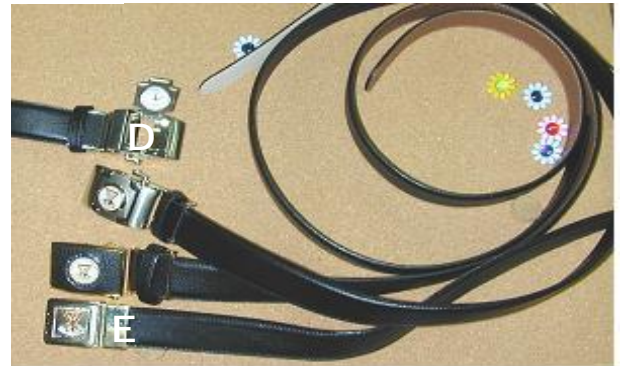

Y's Men Supply

73 Flag Set US\$300.00 (including wooden port)
US\$3.50 for each flag

5 flag set US\$20.00

A) Car mark (adheres to car) US\$10.00
B) Bolo tie US\$5.00
C) Necklace for Menettes US\$5.00

D) Leather belt (with watch) US\$35.00
E) Leather belt (for Y's Men and Y's Menettes)
US\$18.00

※ International level's Pins are only to be ordered via IHQ.

※ Golden Pins are all real 18k gold